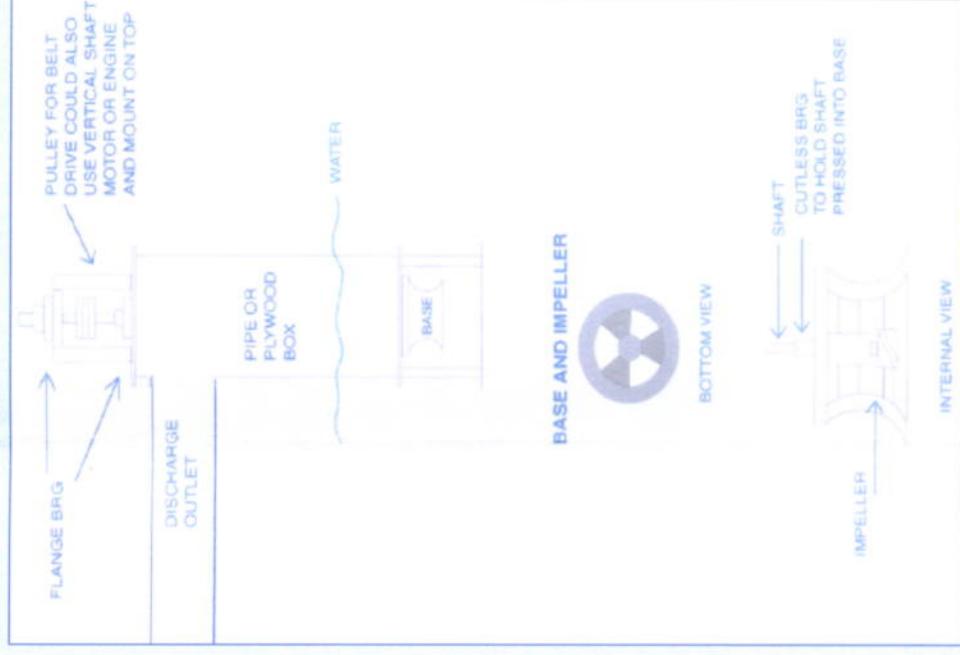

HAYDEN LIFT PUMPS

Here is a simple diagram showing the very few durable components used in our Hayden Lift Pump.

The Hayden Lift Pump has been used in the cranberry industry for over 60 years now but, of course, can be used in many other applications that require delivering a maximum capacity of water with the minimum use of power at an very affordable price.

Available:

- 7" Lift Pump- 2,000 gallons per minute
- 14" Lift Pump- 8,000 gallons per minute
- 20" Lift Pump- 20,000 gallons per minute

Call today for more information 1-800-294-0497