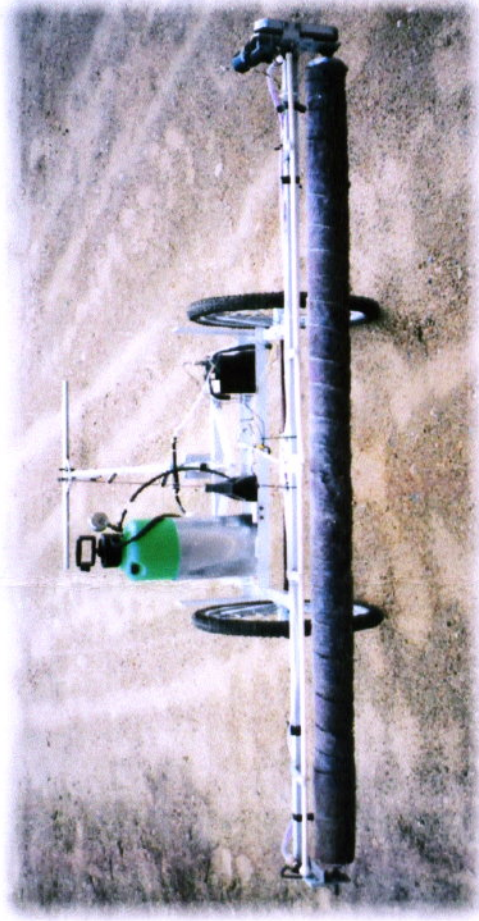

Hayden's Pull Weed Wiper

How it operates:

It is powered by a 12 volt battery with an electric motor. It has an air compressor which pressurizes the 3 gallon plastic Round Up tank. When the tank is pressurized the Round Up is forced down the clear plastic tubes to the white PVC pipe which is directly over an 8 foot drip-proof roller applicator in the

Our Hayden Pull Weed Wiper is light weight & easy to operate.

This Wiper is constructed mainly of aluminum with 26" bicycle tires and features a 100 inch detachable aluminum handle for easy transport.

For the safety of the operator & the vines, this pull model was designed so that the operator would not walk through the Round-Up while being applied to the weeds.

Measurements: 144" long x 107" wide x 48" high

Weight: 120 pounds

Sale Price: \$2,675.00

Rental Price: \$100.00 per day

front of the Pull Weed Wiper.

The PVC pipe has holes on the underside of it which allow the Round-Up to drip onto the 8' drip-proof roller applicator.